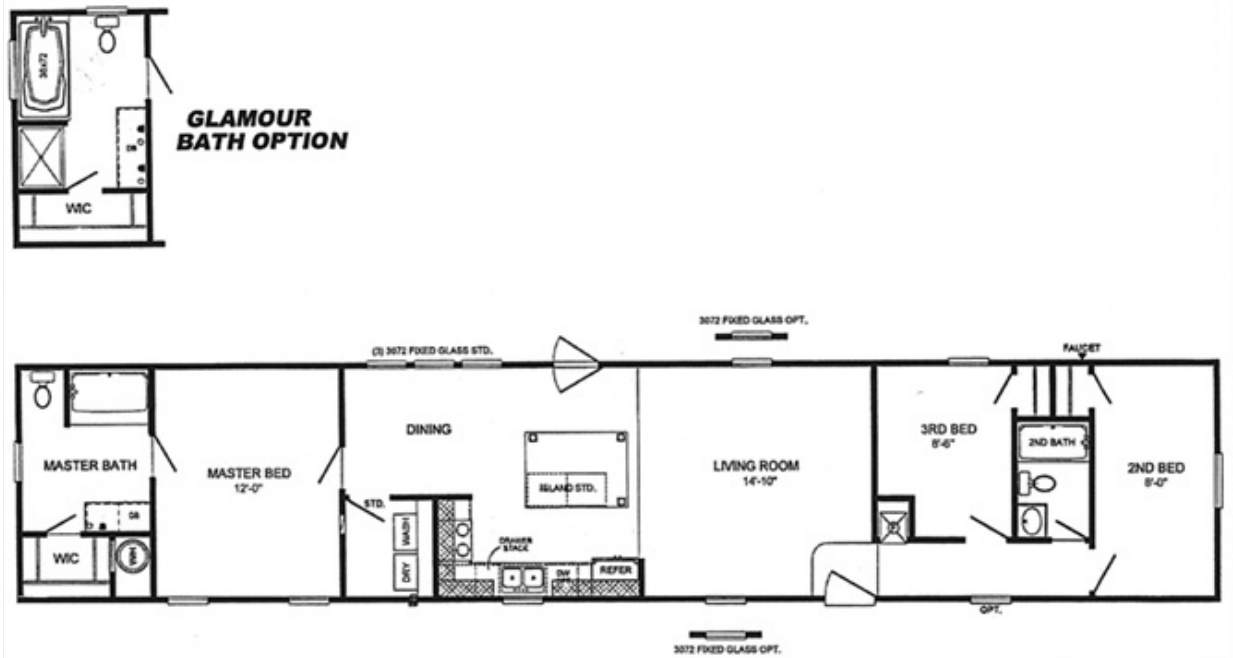

**REGAL M625** Model number: 76REG16763AH17

**3 beds • 2 baths • 1216 sq.ft. • 16' width • 76' depth**

Our home building facilities invest in continuous product and process improvements. Plans, dimensions, features, materials, specifications and availability are subject to change without notice or obligation. Renderings and floor plans are representative likenesses of our homes and may differ from the actual homes. We invite you to tour a Home Center near you and inspect the highest value in quality housing available or call (843) 799-2500 to speak with a Home Consultant. Copyright 2017, CMH. All rights reserved.