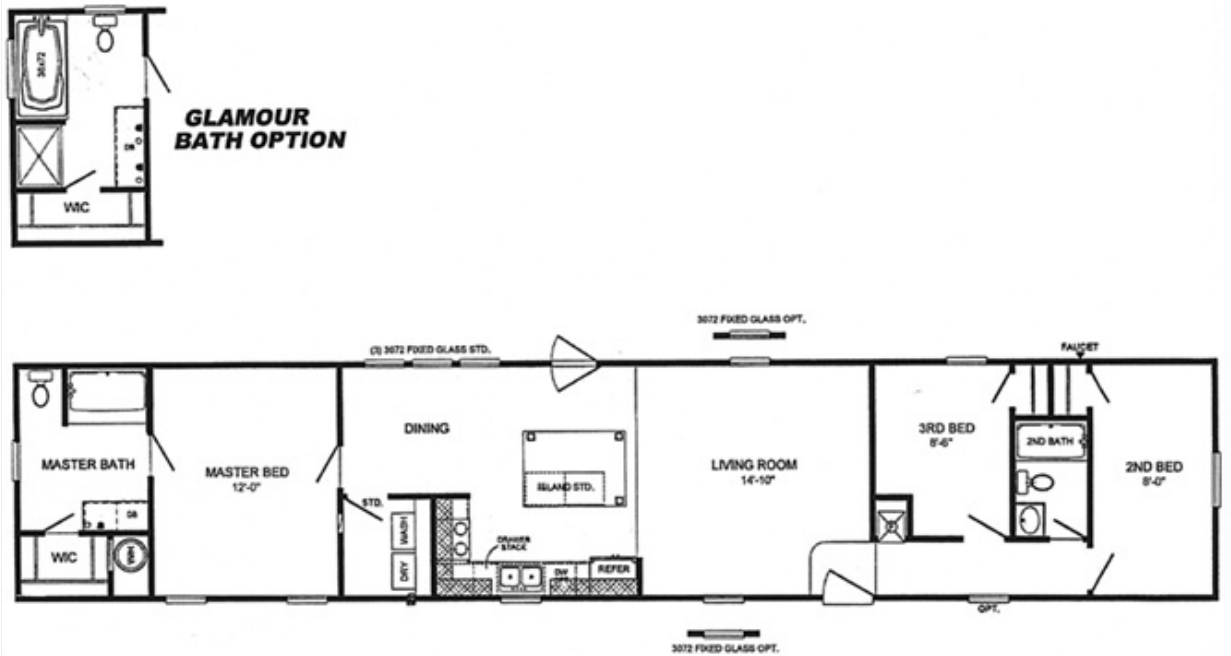

REGAL M625

REGAL M625 Floor plan number: CBG050313NC

3 beds • 2 baths • 1216 sq.ft. • 16' width • 76' depth

Our home building facilities invest in continuous product and process improvements. Plans, dimensions, features, materials, specifications and availability are subject to change without notice or obligation. Renderings and floor plans are representative likenesses of our homes and may differ from the actual homes. We invite you to tour a Home Center near you and inspect the highest value in quality housing available or call (843) 799-2500 to speak with a Home Consultant. Copyright 2017, CMH. All rights reserved.