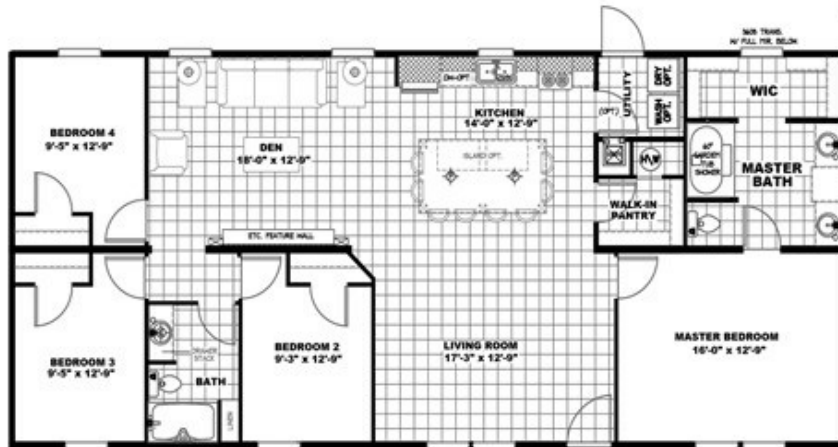

3 beds • 2 baths • 1680 sq.ft. • 28' width • 60' depth

3BR-2 BA. OPT.

Our home building facilities invest in continuous product and process improvements. Plans, dimensions, features, materials, specifications and availability are subject to change without notice or obligation. Renderings and floor plans are representative likenesses of our homes and may differ from the actual homes. We invite you to tour a Home Center near you and inspect the highest value in quality housing available or call (843) 799-2500 to speak with a Home Consultant. Copyright 2017, CMH. All rights reserved.