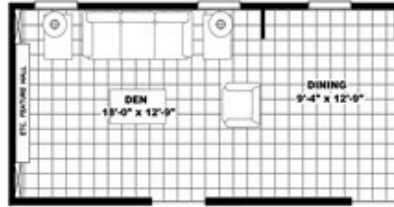

3 beds • 2 baths • 1680 sq.ft. • 28' width • 60' depth

3BR-2 BA. OPT.

Our home building facilities invest in continuous product and process improvements. Plans, dimensions, features, materials, specifications and availability are subject to change without notice or obligation. Renderings and floor plans are representative likenesses of our homes and may differ from the actual homes. We invite you to tour a Home Center near you and inspect the highest value in quality housing available or call (843) 799-2500 to speak with a Home Consultant. Copyright 2017, CMH. All rights reserved.