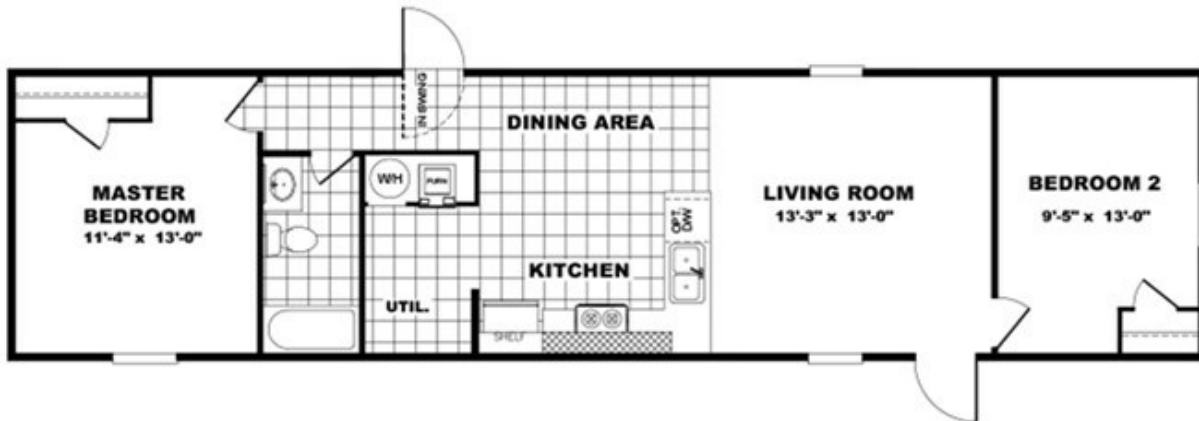

**BLISS** Model number: 36TRU14562AH18

**2 beds • 1 baths • 784 sq.ft. • 14' width • 56' depth**

Our home building facilities invest in continuous product and process improvements. Plans, dimensions, features, materials, specifications and availability are subject to change without notice or obligation. Renderings and floor plans are representative likenesses of our homes and may differ from the actual homes. We invite you to tour a Home Center near you and inspect the highest value in quality housing available or call (843) 799-2500 to speak with a Home Consultant. Copyright 2017, CMH. All rights reserved.