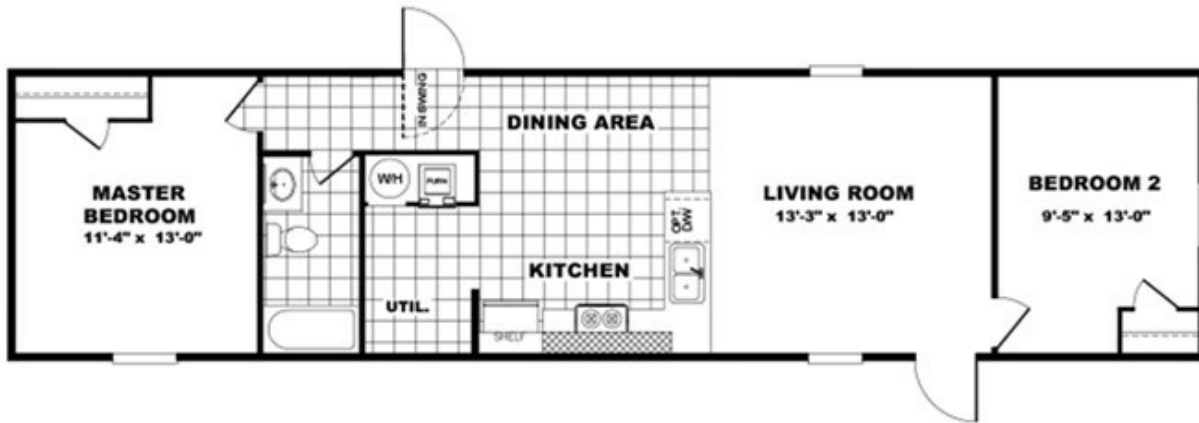

BLISS Floor plan number: CWP037505TN

2 beds • 1 baths • 784 sq.ft. • 14' width • 56' depth

Our home building facilities invest in continuous product and process improvements. Plans, dimensions, features, materials, specifications and availability are subject to change without notice or obligation. Renderings and floor plans are representative likenesses of our homes and may differ from the actual homes. We invite you to tour a Home Center near you and inspect the highest value in quality housing available or call (843) 799-2500 to speak with a Home Consultant. Copyright 2017, CMH. All rights reserved.