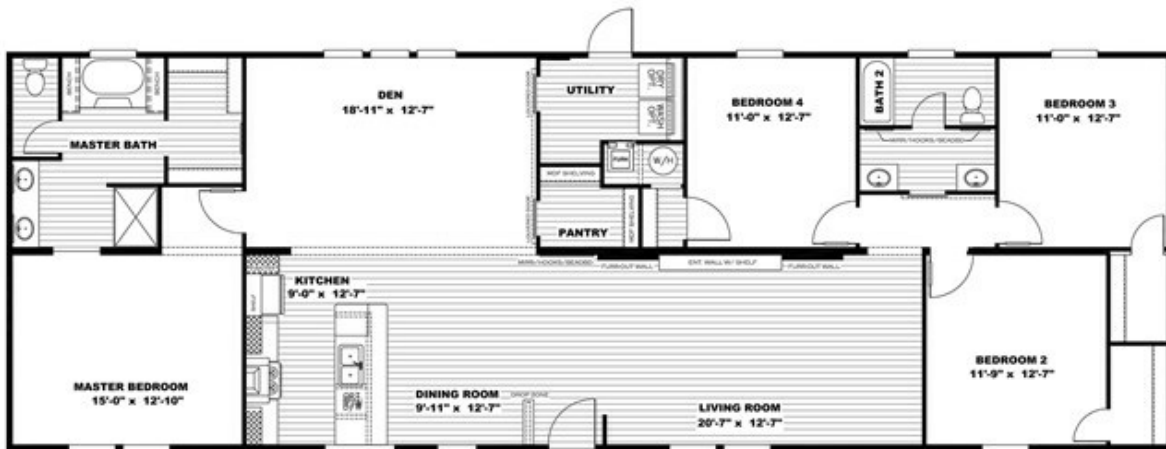

THE BREEZE II

THE BREEZE II Model number: 46SSP28764AH18

4 beds • 2 baths • 2128 sq.ft. • 28' width • 76' depth

Our home building facilities invest in continuous product and process improvements. Plans, dimensions, features, materials, specifications and availability are subject to change without notice or obligation. Renderings and floor plans are representative likenesses of our homes and may differ from the actual homes. We invite you to tour a Home Center near you and inspect the highest value in quality housing available or call (843) 799-2500 to speak with a Home Consultant. Copyright 2017, CMH. All rights reserved.